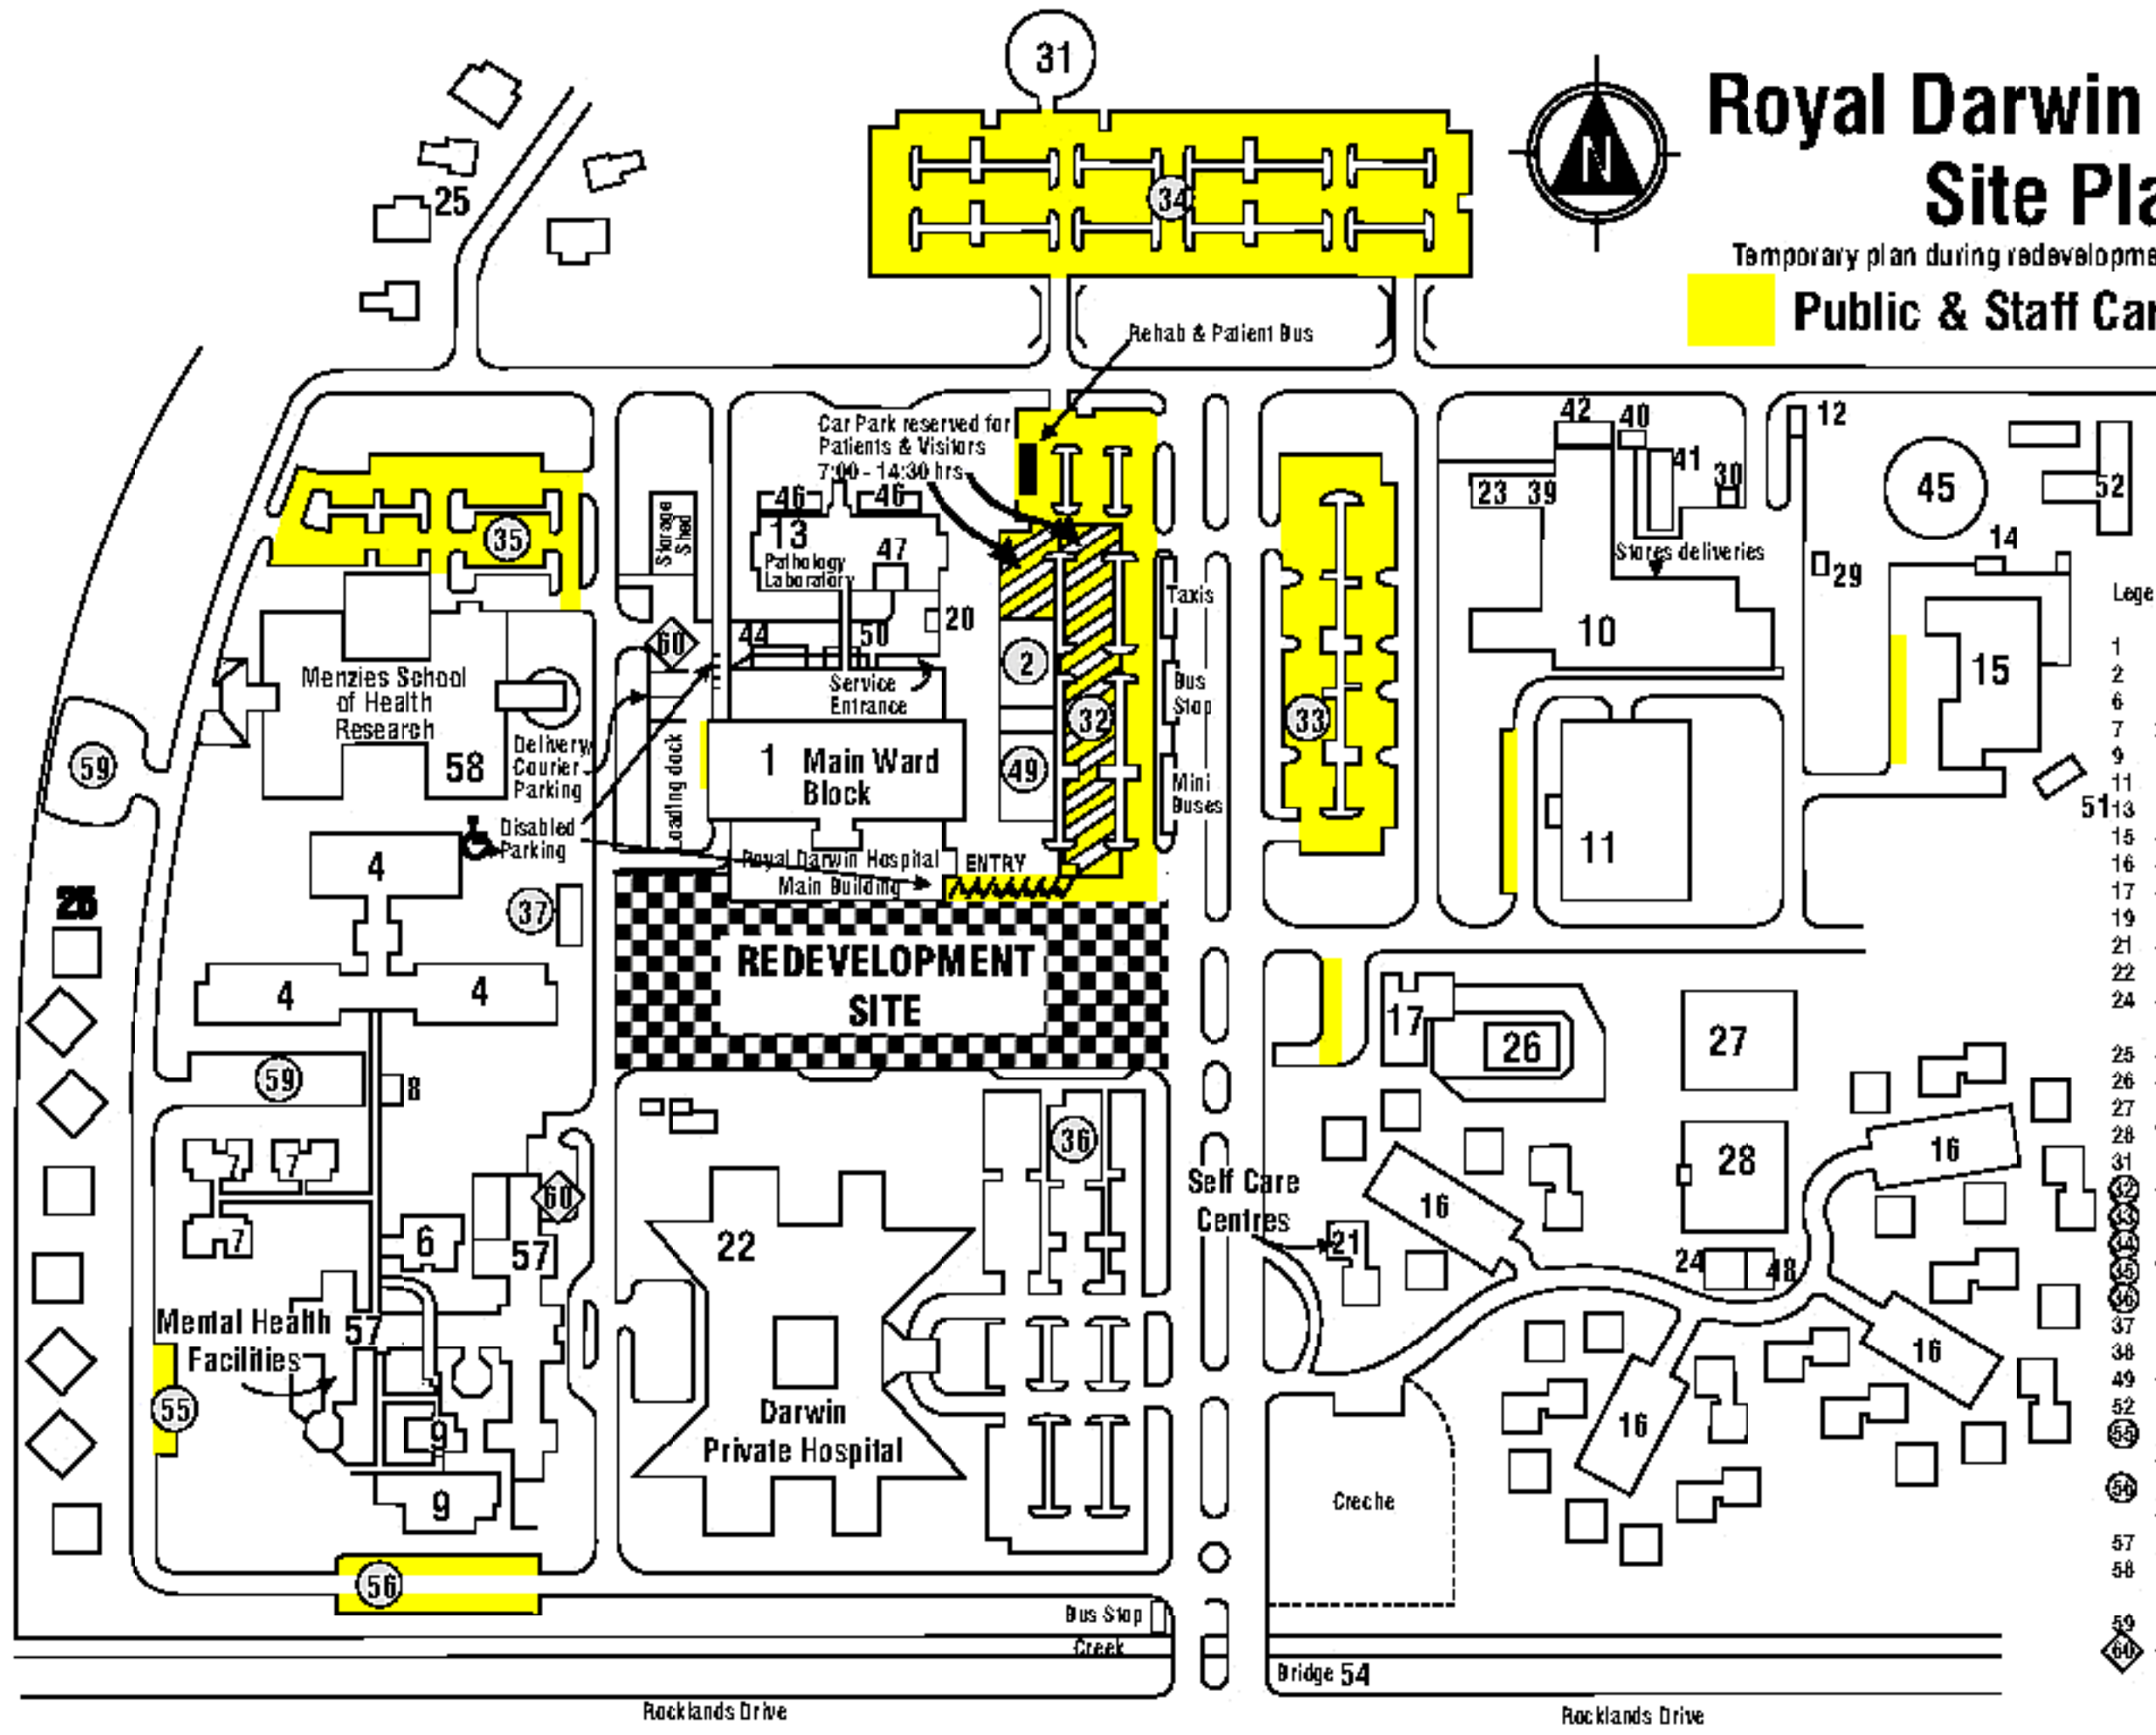

Royal Darwin Hospital Site Plan

Temporary plan during redevelopment Phase 2001-2003

Public & Staff Car Parking

Motor Vehicles are to park in designated car parks only to avoid traffic infringement notices.

Legend Major Areas

- 1 Main Ward Block
- 2 Hospital Kiosk
- 6 IT Services
- 7 2 Bedroom Staff Units
- 9 Building 9 North & South Wing
- 11 Laundry
- 13 Pathology Laboratory
- 15 SEAT/Rehabilitation
- 16 Staff Village Car Parks
- 17 Squash Courts
- 19 Entomology Laboratory
- 21 Self Care Centres
- 22 Darwin Private Hospital
- 24 Staff Accommodation Manager's Office
- 25 Staff Houses (1-8 & 9-14)
- 26 Swimming Pool
- 27 Basketball Courts
- 28 Tennis Courts
- 31 Helicopter Pad
- 32 Central Car Park
- 33 East Car Park
- 34 North Car Park
- 35 West Car Park
- 36 Darwin Private Hospital Car Park
- 37 Bike Rack
- 38 Play Ground (Don Dale)
- 49 Covered Area - John Elfinick Shelter
- 52 Entomology Laboratory Office
- 55 Mental Health Services Car Park - West
- 56 Mental Health Services Car Park - South
- 57 Mental Health Facilities
- 58 Menzies School of Health Research
- 59 Building 4 Car Parking
- 60 Government & Authorised Parking Only

Rocklands Drive

Rocklands Drive